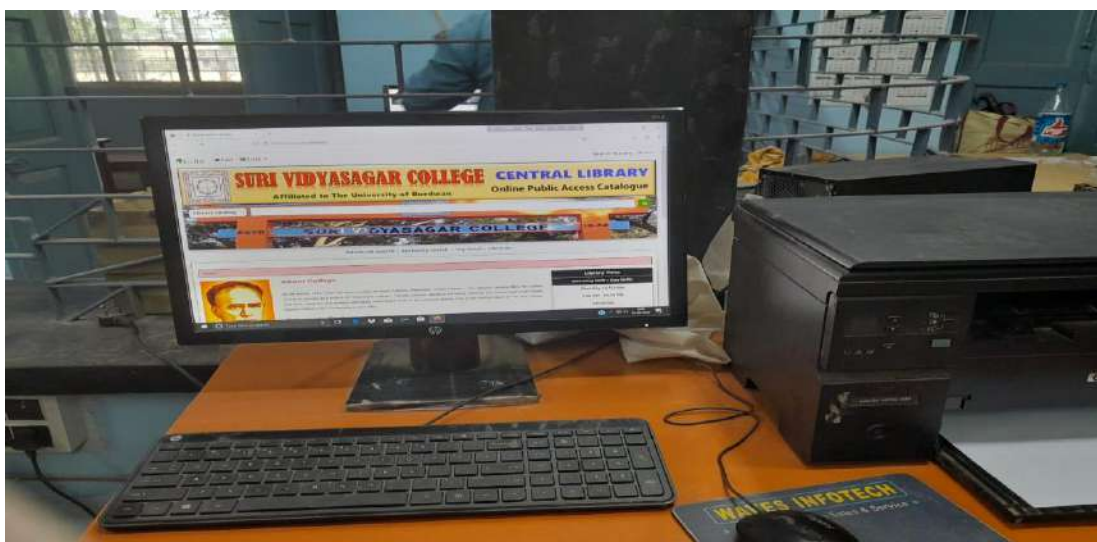

# SURI VIDYASAGAR COLLEGE

SURI, BIRBHUM, 731101.

ACCREDITED BY NAAC-B\*\*

Affiliated to the University of Burdwan

B. A., B. Sc. & B. Com. (Hons. & General) & M. Sc. in Zoology

ICT facility in Library

Staff Room with computer ( Broad band connection and Printer)