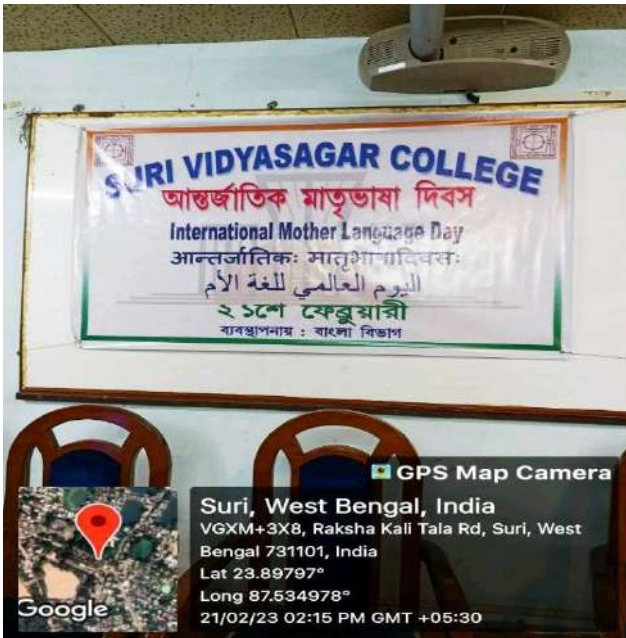

Tapan Kr. Parichha
Dr. Tapan Kr. Parichha
Principal
Suri Vidyasagar College

Principal,
Suri Vidyasagar College
SURI VIDYASAGAR COLLEGE
BIRBHUM