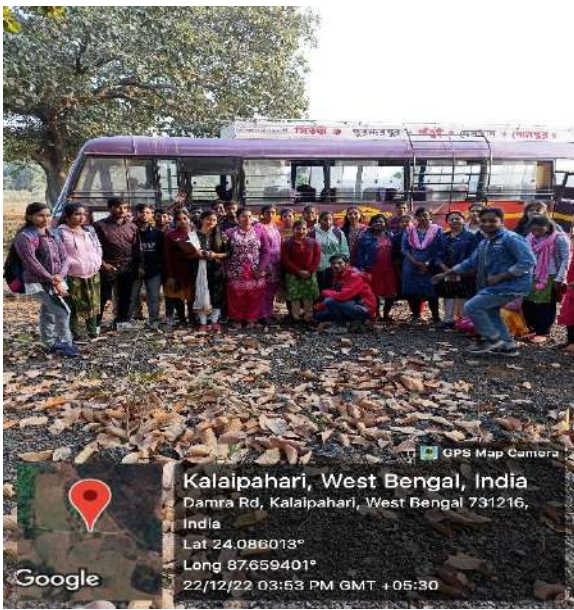

SURI VIDYASAGAR COLLEGE

(Govt. Sponsored & Constituent college of the University of Burdwan)

SURI, BIRBHUM, PIN – 731101, Ph. No. – 03462-255504

Website : surividyasagarcollege.org.in, e-mail: : surividyasagarcollege1942@gmail.com