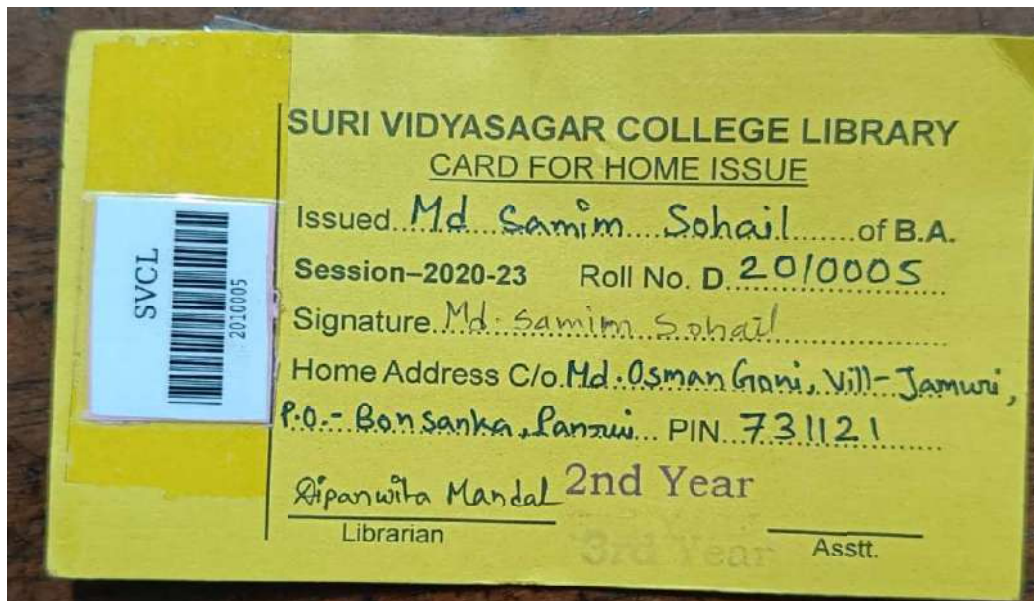

# SURI VIDYASAGAR COLLEGE

SURI, BIRBHUM, 731101.

ACCREDITED BY NAAC-B\*\*

Affiliated to the University of Burdwan

B. A., B. Sc.& B. Com. (Hons. & General)& M. Sc. in Zoology

Photo of Student Library card

*Tapan Kr. Parichha*  
Dr. Tapan Kr. Parichha  
Principal  
Suri Vidyasagar College