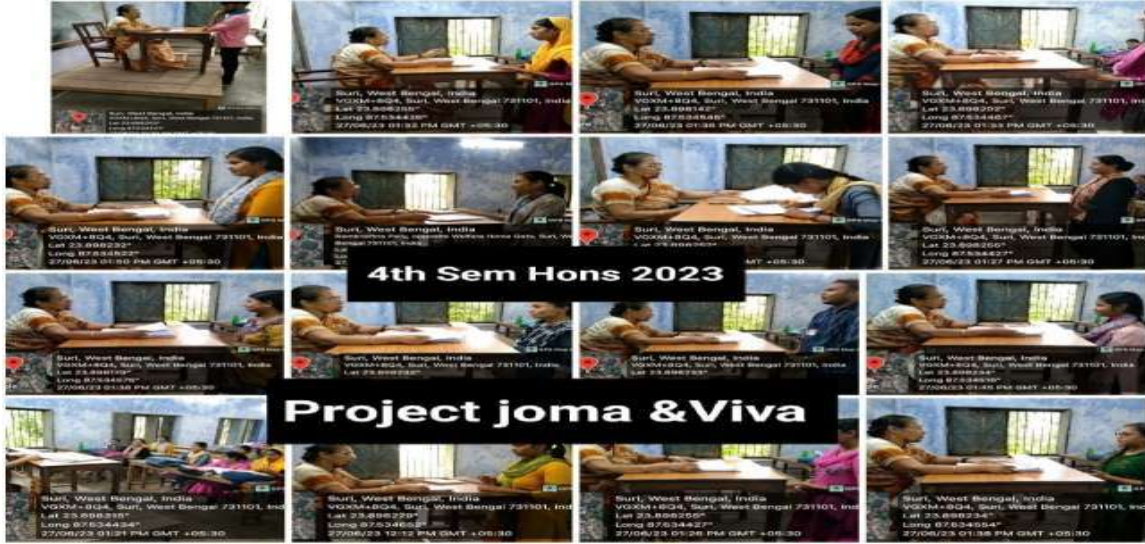

# SURI VIDYASAGAR COLLEGE

SURI, BIRBHUM, 731101.

ACCREDITED BY NAAC-B\*\*

Affiliated to the University of Burdwan

B. A., B. Sc. & B. Com. (Hons. & General) & M. Sc. in Zoology

Dept. of History (Pic-1)

*Tapan Kr. Parichha*  
Dr. Tapan Kr. Parichha  
Principal  
Suri Vidyasagar College