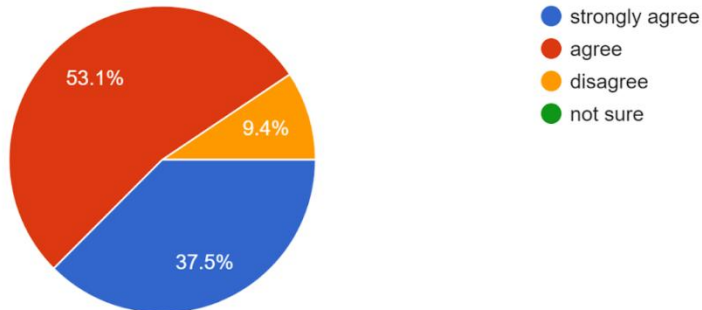

SURI VIDYASAGAR COLLEGE

(Govt. Sponsored & Constituent college of the University of Burdwan)

SURI, BIRBHUM, PIN – 731101, Ph. No. – 03462-255504

Website : surividyasagarcollege.org.in, e-mail: : surividyasagarcollege1942@gmail.com

Classroom facility is adequate for teaching and smooth conduction of classes

32 responses