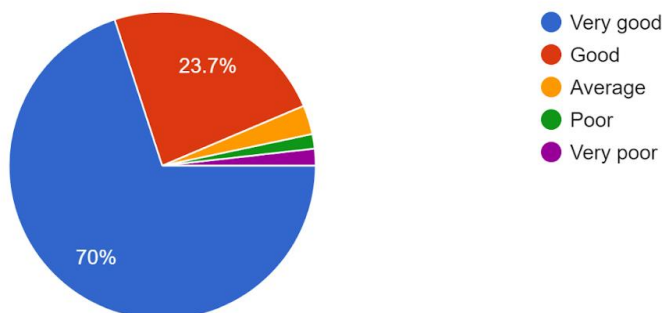

Sincerity/ Commitment of the Teacher

393 responses

Communication skill (in terms of articulation and comprehensibility)

393 responses

Punctuality of the Teacher

393 responses

SURI VIDYASAGAR COLLEGE

(Govt. Sponsored & Constituent college of the University of Burdwan)