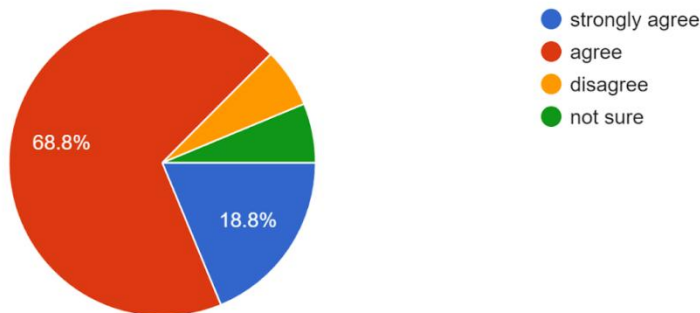

Rest room, staff room, classroom, laboratory and common built area are clean and well maintained

32 responses