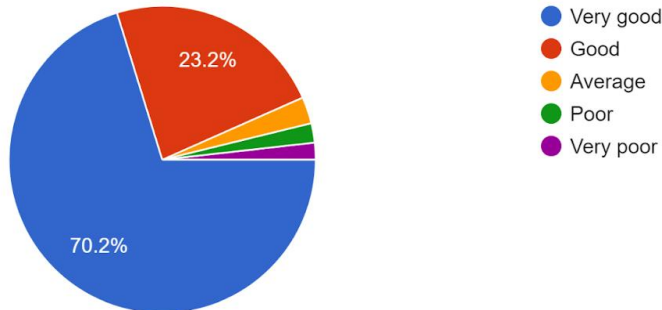

SURI VIDYASAGAR COLLEGE

(Govt. Sponsored & Constituent college of the University of Burdwan)

SURI, BIRBHUM, PIN – 731101, Ph. No. – 03462-255504

Website : surividyasagarcollege.org.in, e-mail: : surividyasagarcollege1942@gmail.com

Sincerity/ Commitment of the Teacher

393 responses