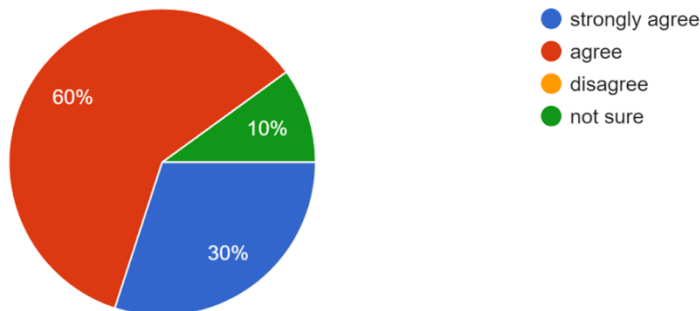

College provides adequate funding and support for maintenance of Laboratory equipments, computers, chemicals and specimen supplies

30 responses