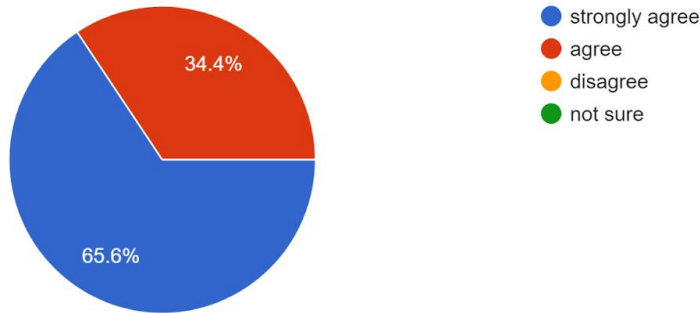

SURI VIDYASAGAR COLLEGE

(Govt. Sponsored & Constituent college of the University of Burdwan)

SURI, BIRBHUM, PIN – 731101, Ph. No. – 03462-255504

Website : surividyasagarcollege.org.in, e-mail: : surividyasagarcollege1942@gmail.com

Gender equality for students and staffs is assured by the College

32 responses