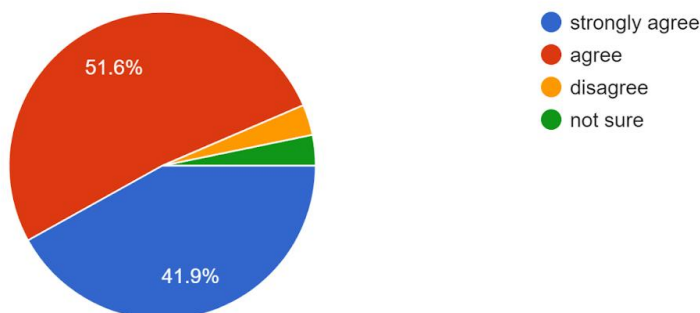

Clean drinking water is available

31 responses