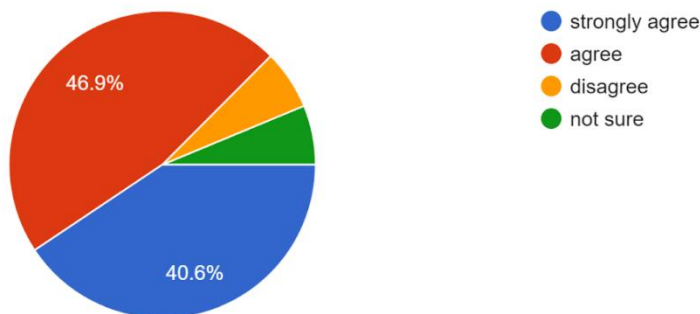

Data, documents, records are maintained systematically by the College

32 responses