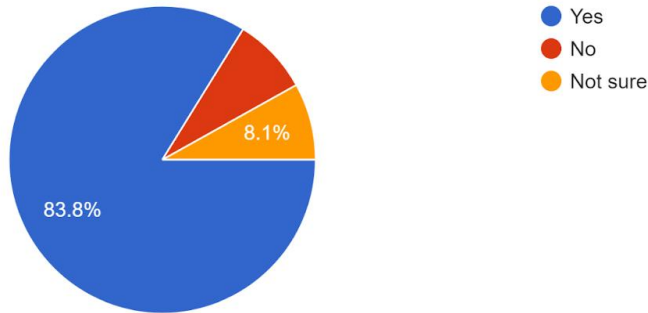

SURI VIDYASAGAR COLLEGE

(Govt. Sponsored & Constituent college of the University of Burdwan)

SURI, BIRBHUM, PIN – 731101, Ph. No. – 03462-255504

Website : surividyasagarcollege.org.in, e-mail: : surividyasagarcollege1942@gmail.com

Is the College campus / hostel (if availed) free from ragging?

99 responses