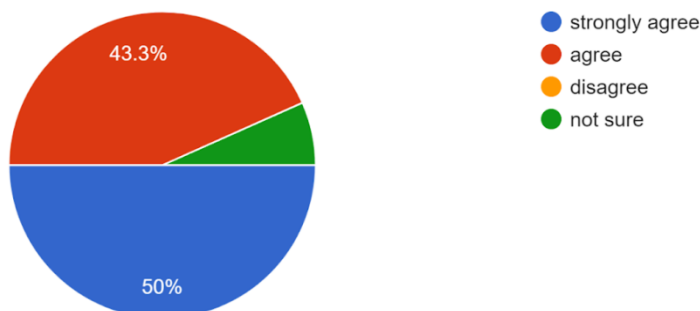

Feedback mechanism, right to information and grievance redressal system exists for faculty members

30 responses