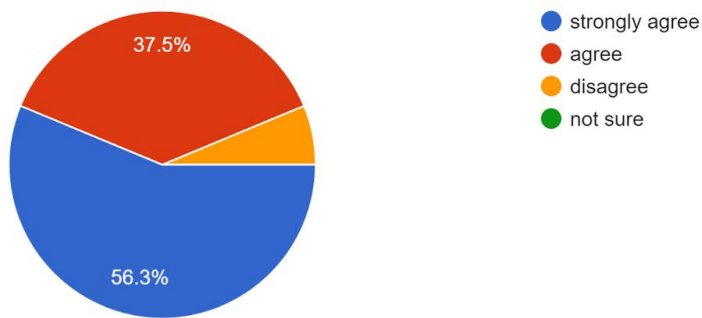

Report of the Teachers Feedback

Academic Year 2022-23

Total no. of responses: 32

The College vision and mission is reflected in its policy making

32 responses

Students are disciplined and cooperative

31 responses