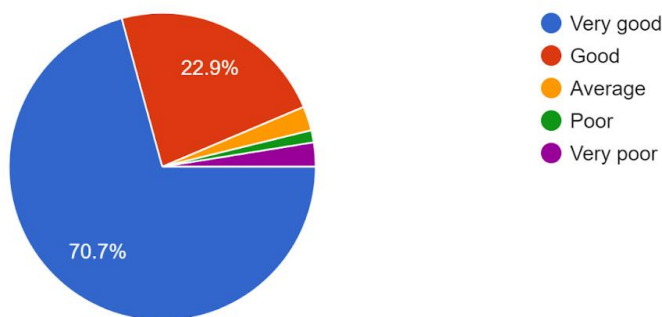

Report of the Students Feedback

Academic Year 2022-23

Total no. of responses: 395

Accessibility of the Teacher in and outside of the class

393 responses

Knowledge base of the Teacher (as perceived by you)

392 responses