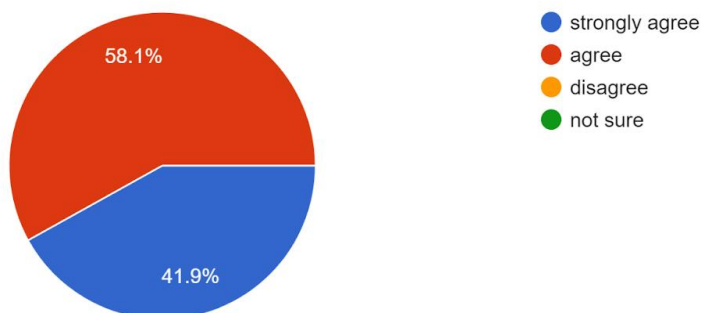

Report of the Teachers Feedback

Academic Year 2022-23

Total no. of responses: 32

The College vision and mission is reflected in its policy making

32 responses

Students are disciplined and cooperative

31 responses