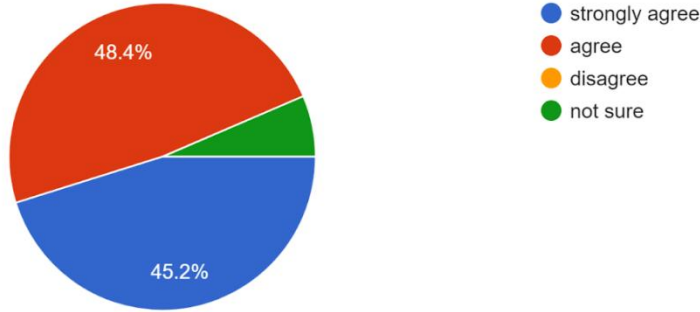

SURI VIDYASAGAR COLLEGE

(Govt. Sponsored & Constituent college of the University of Burdwan)

SURI, BIRBHUM, PIN – 731101, Ph. No. – 03462-255504

Website : surividyasagarcollege.org.in, e-mail: : surividyasagarcollege1942@gmail.com

Excellent/ extra ordinary individual work by Faculty members duly recognized/ appreciated

31 responses

T. K. Parichha
Dr. Tapan Kr. Parichha
Principal
Suri Vidyasagar College
Principal,
Suri Vidyasagar College