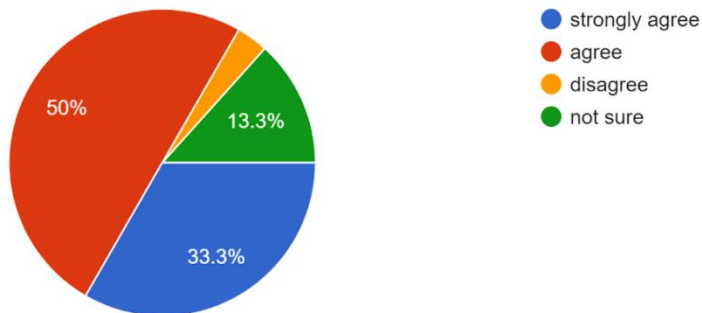

Laboratory facility is adequate for teaching and smooth conduction of classes

30 responses