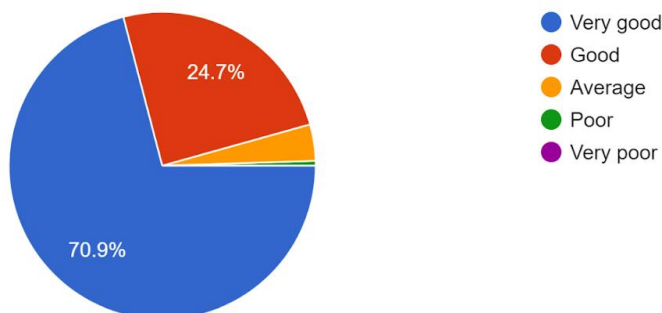

Report of the Students Feedback

Academic Year 2022-23

Total no. of responses: 395

Accessibility of the Teacher in and outside of the class

393 responses

Knowledge base of the Teacher (as perceived by you)

392 responses