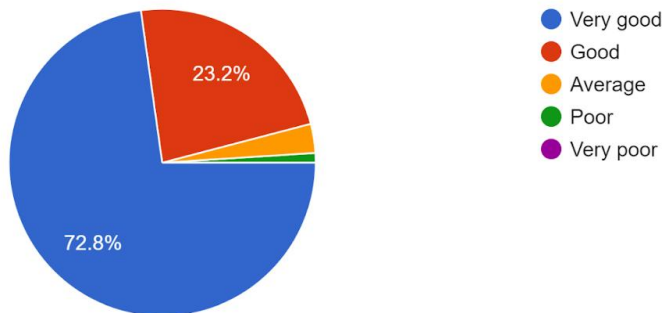

Communication skill (in terms of articulation and comprehensibility)

393 responses