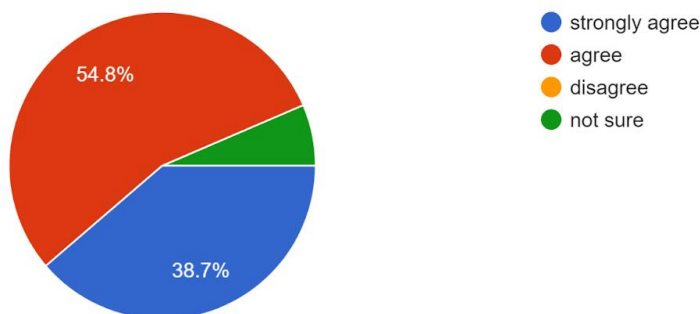

31 responses

Data, documents, records are maintained systematically by the College

32 responses

Capability of the Faculty members are fully utilised

31 responses

SURI VIDYASAGAR COLLEGE

(Govt. Sponsored & Constituent college of the University of Burdwan)