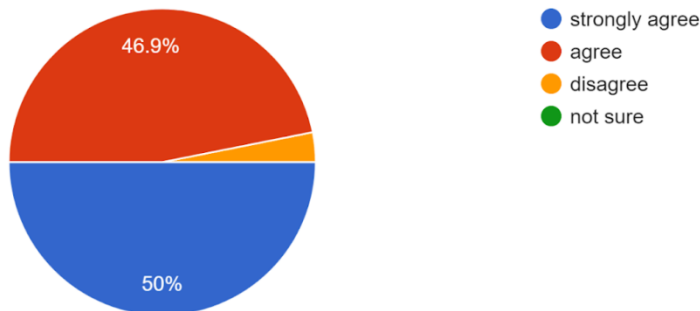

College administration promotes inclusiveness, participative management and decentralisation. Feedback from Faculty members are taken into account during important policy/ decision making

32 responses