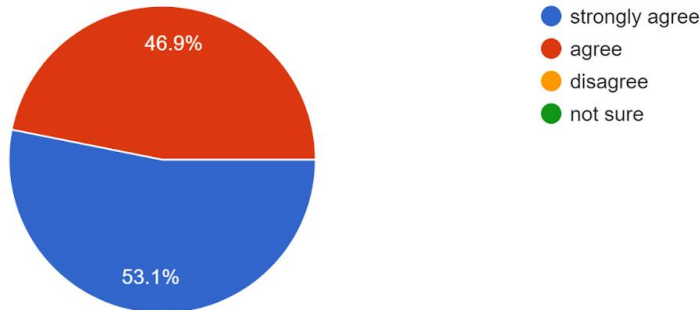

SURI VIDYASAGAR COLLEGE

(Govt. Sponsored & Constituent college of the University of Burdwan)

SURI, BIRBHUM, PIN – 731101, Ph. No. – 03462-255504

Website : surividyasagarcollege.org.in, e-mail: : surividyasagarcollege1942@gmail.com

Library is well maintained and accessible

32 responses