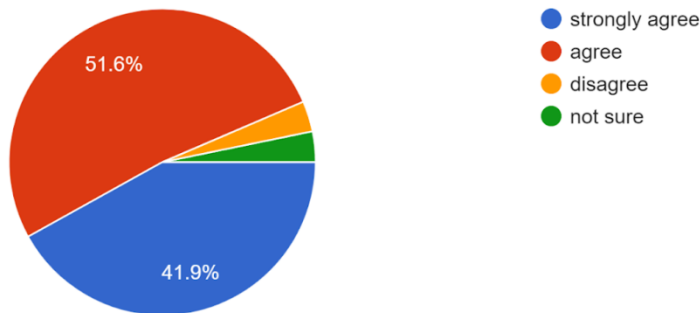

SURI VIDYASAGAR COLLEGE

(Govt. Sponsored & Constituent college of the University of Burdwan)

SURI, BIRBHUM, PIN – 731101, Ph. No. – 03462-255504

Website : surividyasagarcollege.org.in, e-mail: : surividyasagarcollege1942@gmail.com

College provides timely resolution to issues and requests raised by the Faculty members and provides reasonable information in this regard within reasonable time frame

31 responses