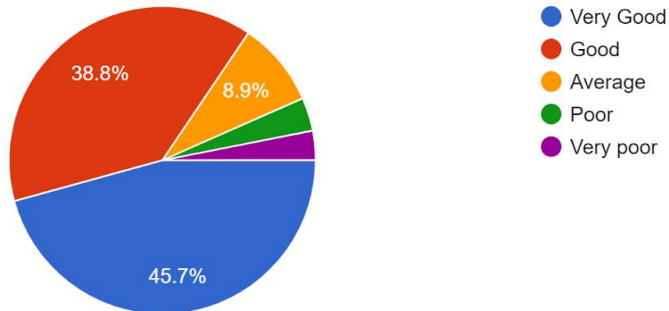

SURI VIDYASAGAR COLLEGE

(Govt. Sponsored & Constituent college of the University of Burdwan)

SURI, BIRBHUM, PIN – 731101, Ph. No. – 03462-255504

Website : surividyasagarcollege.org.in, e-mail: : surividyasagarcollege1942@gmail.com

Recreational/Common room facility

258 responses