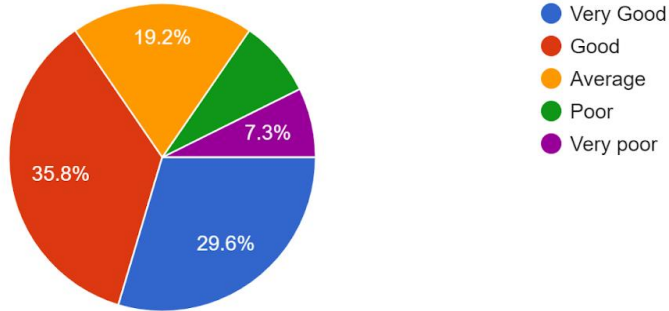

SURI VIDYASAGAR COLLEGE

(Govt. Sponsored & Constituent college of the University of Burdwan)

SURI, BIRBHUM, PIN – 731101, Ph. No. – 03462-255504

Website : surividyasagarcollege.org.in, e-mail: : surividyasagarcollege1942@gmail.com

Canteen facility

260 responses

T. Parichha
Dr. Tapan Kr. Parichha
Principal
Suri Vidyasagar College
Principal,
Suri Vidyasagar College