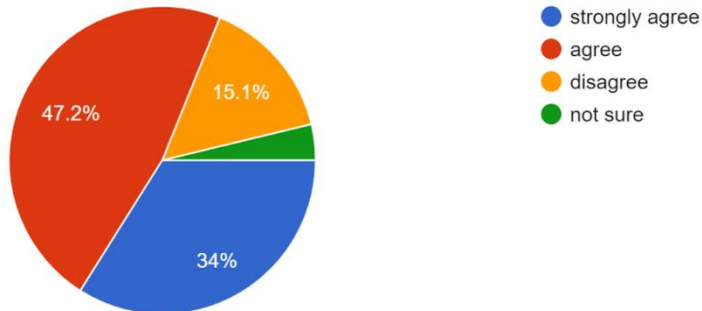

SURI VIDYASAGAR COLLEGE

(Govt. Sponsored & Constituent college of the University of Burdwan)

SURI, BIRBHUM, PIN – 731101, Ph. No. – 03462-255504

Website : surividyasagarcollege.org.in, e-mail: : surividyasagarcollege1942@gmail.com

Classroom facility is adequate for teaching and smooth conduction of classes

53 responses