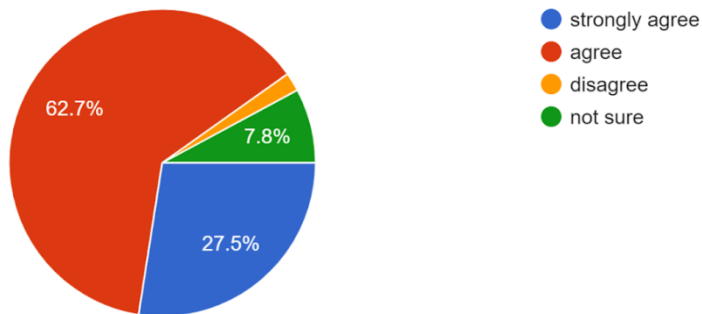

SURI VIDYASAGAR COLLEGE

(Govt. Sponsored & Constituent college of the University of Burdwan)

SURI, BIRBHUM, PIN – 731101, Ph. No. – 03462-255504

Website : surividyasagarcollege.org.in, e-mail: : surividyasagarcollege1942@gmail.com

Feedback mechanism, right to information and grievance redressal system exists for faculty members

51 responses