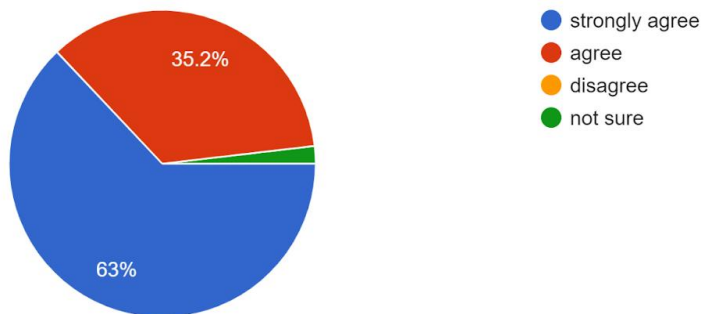

Library is well maintained and accessible

54 responses