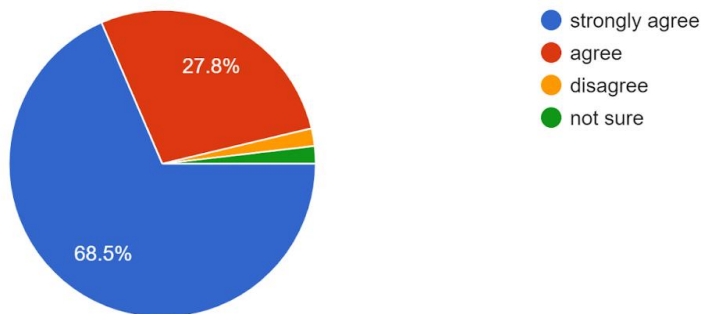

53 responses

Principal/ Head of Institution is approachable and cooperative

54 responses

College administration promotes inclusiveness, participative management and decentralisation.
Feedback from Faculty members are taken into account during important policy/ decision making