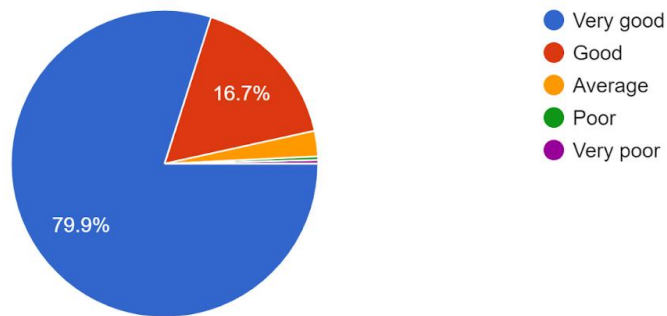

Report of the Students Feedback

Academic Year 2021-22

Total no. of responses: 522

Communication skill (in terms of articulation and comprehensibility)

522 responses

Accessibility of the Teacher in and outside of the class