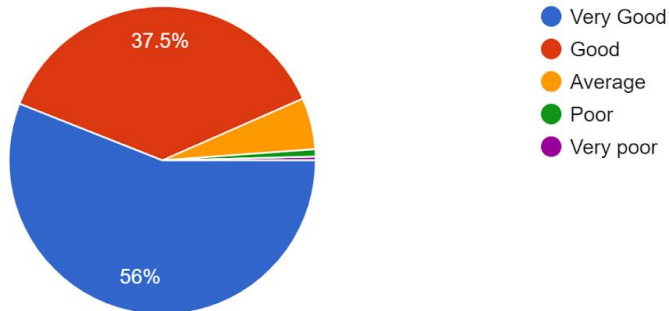

SURI VIDYASAGAR COLLEGE

(Govt. Sponsored & Constituent college of the University of Burdwan)

SURI, BIRBHUM, PIN – 731101, Ph. No. – 03462-255504

Website : surividyasagarcollege.org.in, e-mail : surividyasagarcollege1942@gmail.com

Fairness of internal evaluation

259 responses