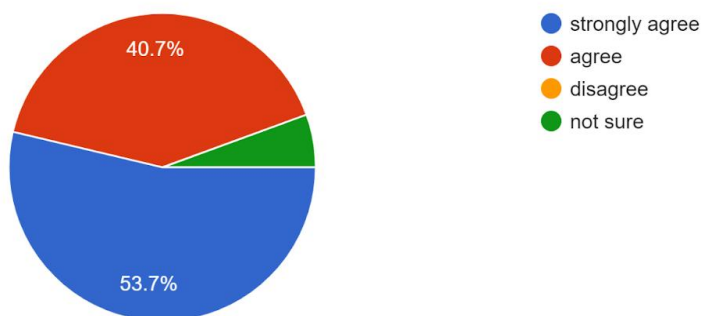

Report of the Teachers Feedback

Academic Year 2021-22

Total no. of responses: 54

The College vision and mission is reflected in its policy making

54 responses

Students are disciplined and cooperative

54 responses