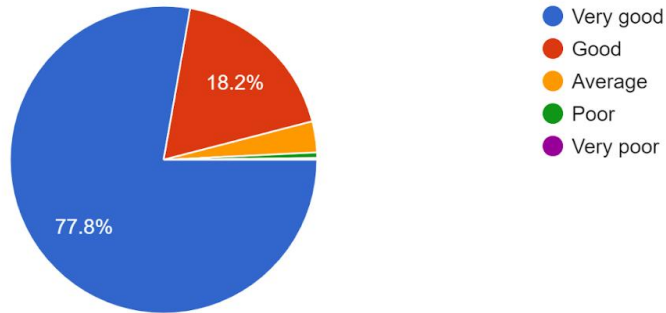

Sincerity/ Commitment of the Teacher

522 responses