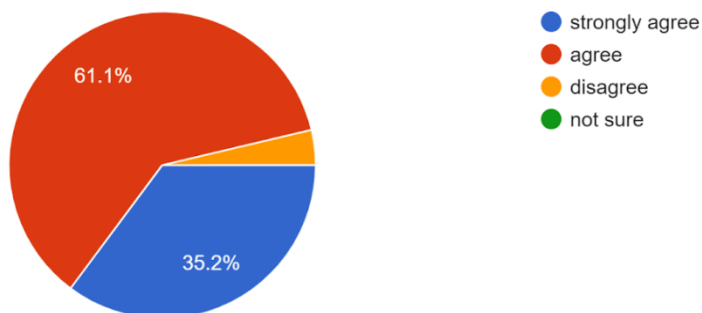

College provides timely resolution to issues and requests raised by the Faculty members and provides reasonable information in this regard within reasonable time frame

54 responses