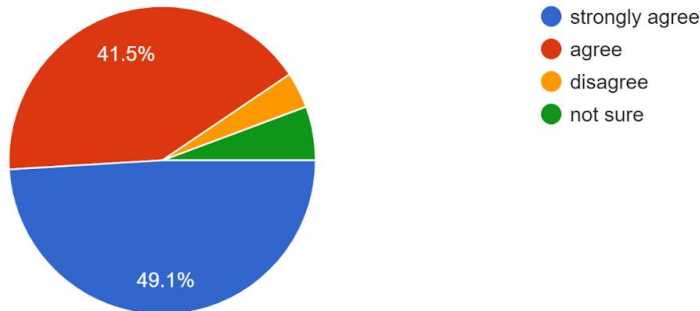

SURI VIDYASAGAR COLLEGE

(Govt. Sponsored & Constituent college of the University of Burdwan)

SURI, BIRBHUM, PIN – 731101, Ph. No. – 03462-255504

Website : surividyasagarcollege.org.in, e-mail: : surividyasagarcollege1942@gmail.com

College provides adequate facility for continuous faculty development

53 responses