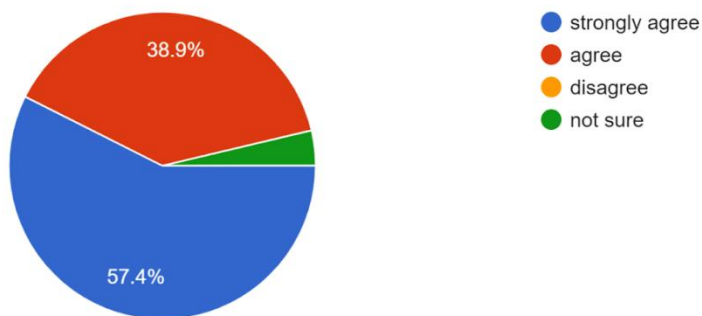

Report of the Teachers Feedback

Academic Year 2021-22

Total no. of responses: 54

The College vision and mission is reflected in its policy making

54 responses

Students are disciplined and cooperative

54 responses