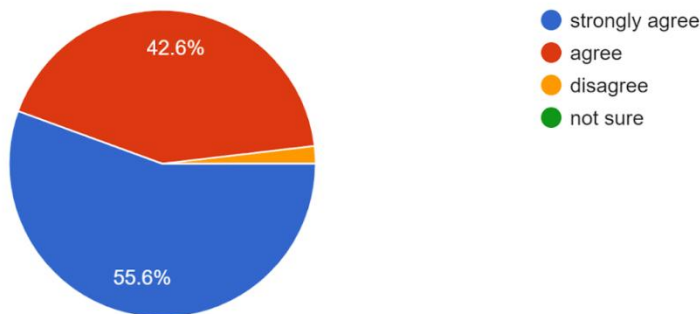

Gender equality for students and staffs is assured by the College

54 responses