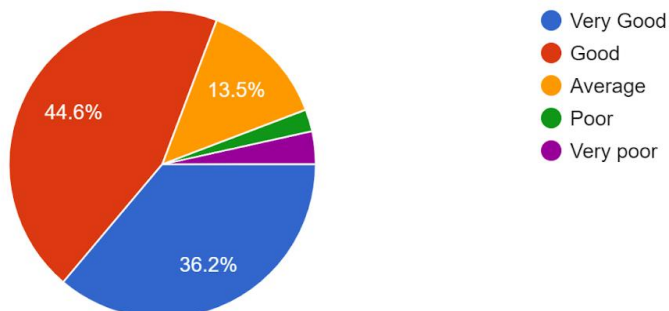

Website : surividyasagarcollege.org.in, e-mail : surividyasagarcollege1942@gmail.com

Fairness of internal evaluation

259 responses

Interaction with Teachers

259 responses

Sports Facility

260 responses

SURI VIDYASAGAR COLLEGE