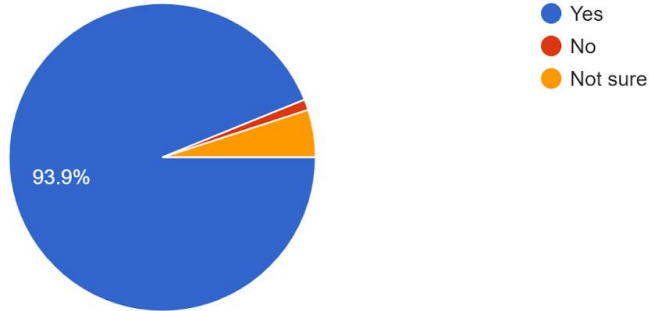

SURI VIDYASAGAR COLLEGE

(Govt. Sponsored & Constituent college of the University of Burdwan)

SURI, BIRBHUM, PIN – 731101, Ph. No. – 03462-255504

Website : surividyasagarcollege.org.in, e-mail: : surividyasagarcollege1942@gmail.com

Are you satisfied with the Library facility of this College?

180 responses