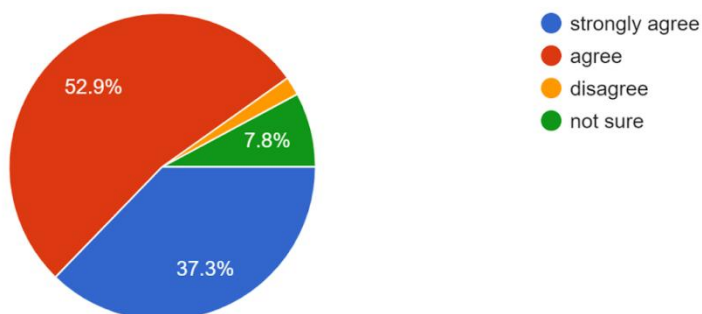

College administration promotes inclusiveness, participative management and decentralisation.
Feedback from Faculty members are taken into account during important policy/ decision making

51 responses