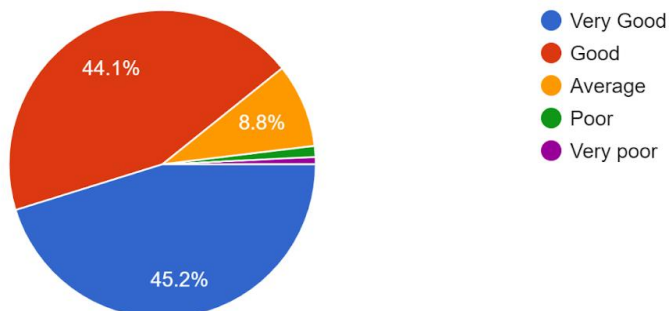

Recreational/Common room facility

258 responses

Support service from Office

261 responses

Classroom and laboratory facility

261 responses

SURI VIDYASAGAR COLLEGE

(Govt. Sponsored & Constituent college of the University of Burdwan)