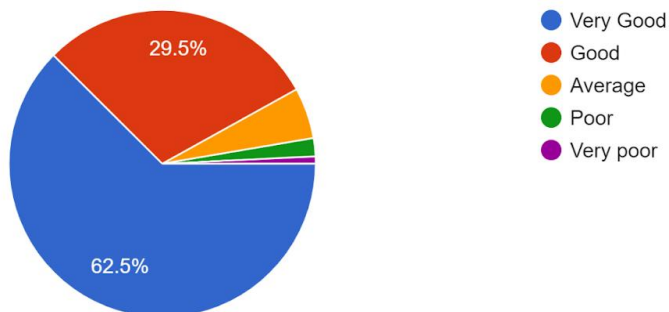

SURI VIDYASAGAR COLLEGE

(Govt. Sponsored & Constituent college of the University of Burdwan)

SURI, BIRBHUM, PIN – 731101, Ph. No. – 03462-255504

Website : surividyasagarcollege.org.in, e-mail: : surividyasagarcollege1942@gmail.com

Report of the Students Satisfaction Survey

Academic Year 2021-22

Total no. of responses: 261

Usefulness of Teaching material

261 responses