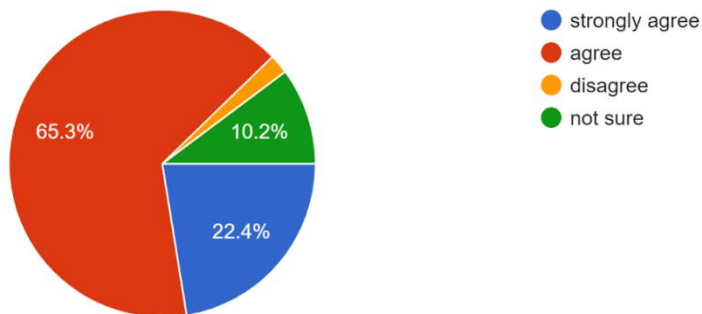

Laboratory facility is adequate for teaching and smooth conduction of classes

49 responses