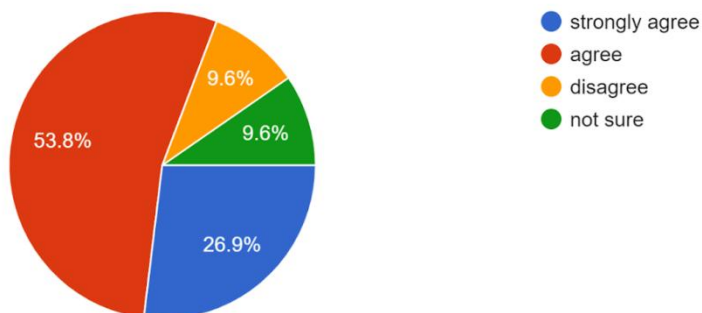

Data, documents, records are maintained systematically by the College

52 responses