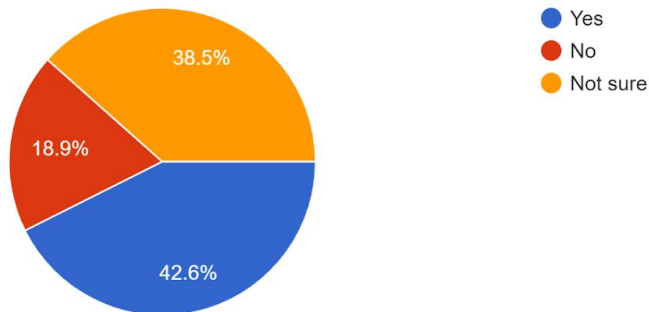

Are you satisfied with the Hostel facility (if availed) ?

169 responses