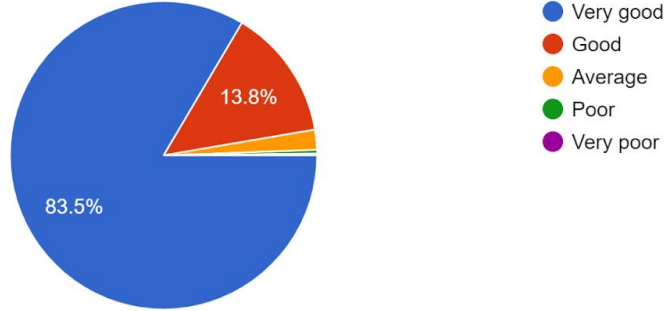

SURI VIDYASAGAR COLLEGE

(Govt. Sponsored & Constituent college of the University of Burdwan)

SURI, BIRBHUM, PIN – 731101, Ph. No. – 03462-255504

Website : surividyasagarcollege.org.in, e-mail: : surividyasagarcollege1942@gmail.com

Knowledge base of the Teacher (as perceived by you)

522 responses