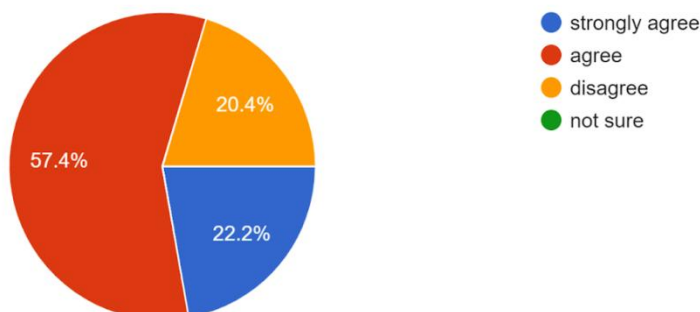

Rest room, staff room, classroom, laboratory and common built area are clean and well maintained

54 responses