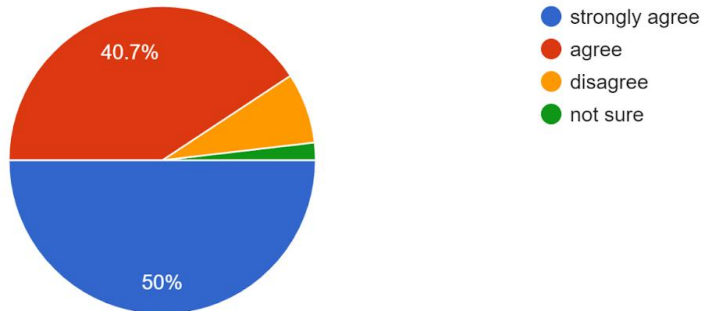

SURI VIDYASAGAR COLLEGE

(Govt. Sponsored & Constituent college of the University of Burdwan)

SURI, BIRBHUM, PIN – 731101, Ph. No. – 03462-255504

Website : surividyasagarcollege.org.in, e-mail: : surividyasagarcollege1942@gmail.com

Clean drinking water is available

54 responses