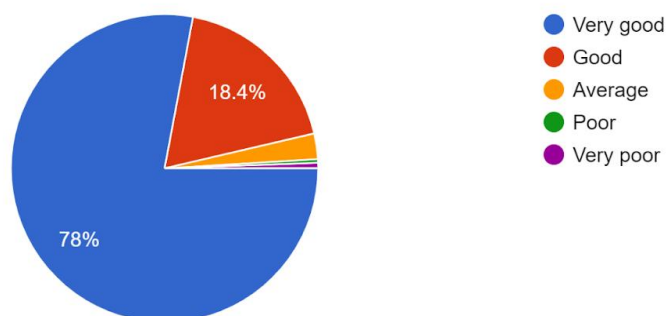

Accessibility of the Teacher in and outside of the class

522 responses