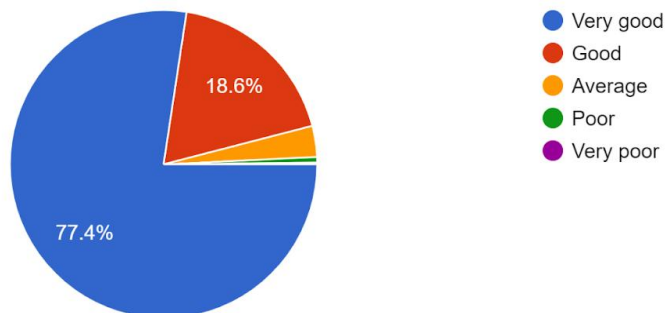

Knowledge base of the Teacher (as perceived by you)

522 responses

Sincerity/ Commitment of the Teacher

522 responses

Punctuality of the Teacher

522 responses

SURI VIDYASAGAR COLLEGE

(Govt. Sponsored & Constituent college of the University of Burdwan)