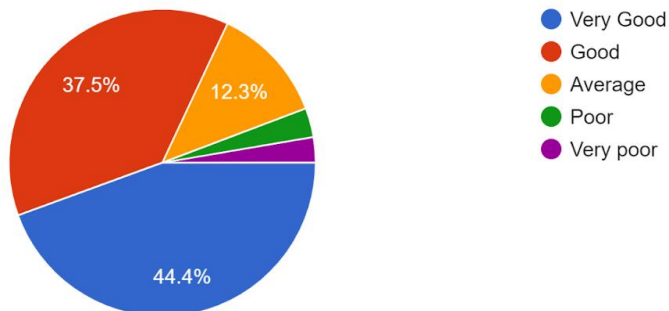

Recreational/Common room facility

258 responses

Support service from Office

261 responses

Classroom and laboratory facility

261 responses

SURI VIDYASAGAR COLLEGE

(Govt. Sponsored & Constituent college of the University of Burdwan)