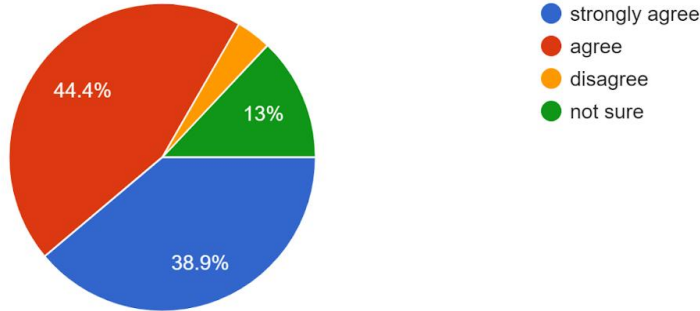

SURI VIDYASAGAR COLLEGE

(Govt. Sponsored & Constituent college of the University of Burdwan)

SURI, BIRBHUM, PIN – 731101, Ph. No. – 03462-255504

Website : surividyasagarcollege.org.in, e-mail: : surividyasagarcollege1942@gmail.com

Capability of the Faculty members are fully utilised

54 responses

Excellent/ extra ordinary individual work by Faculty members duly recognized/ appreciated

53 responses