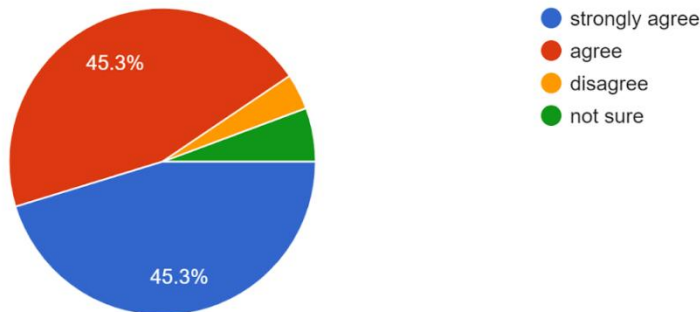

T. K. Parichha
Dr. Tapan Kr. Parichha
Principal
Suri Vidyasagar College
Principal,
Suri Vidyasagar College