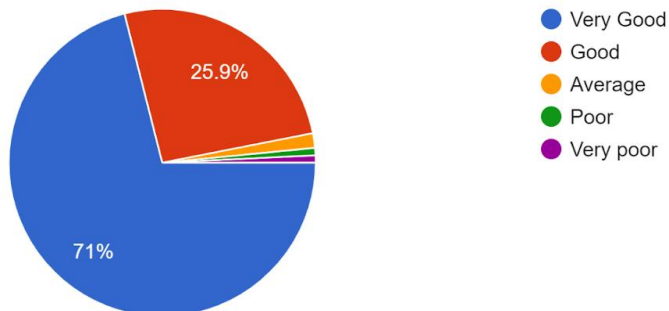

Website : surividyasagarcollege.org.in, e-mail : surividyasagarcollege1942@gmail.com

Fairness of internal evaluation

259 responses

Interaction with Teachers

259 responses

Sports Facility

260 responses

SURI VIDYASAGAR COLLEGE