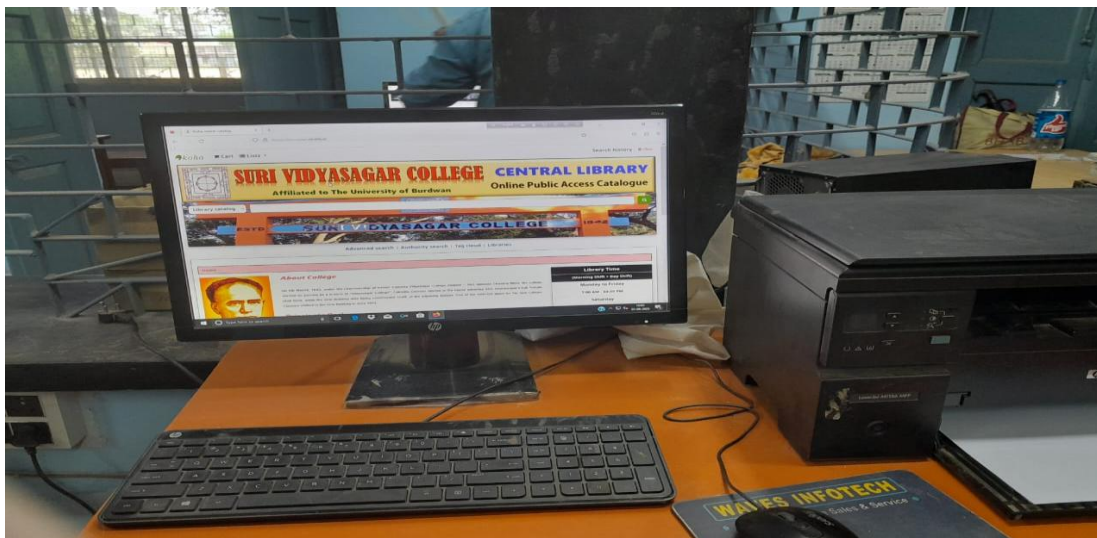

# SURI VIDYASAGAR COLLEGE

SURI, BIRBHUM, 731101.

ACCREDITED BY NAAC-B\*\*

Affiliated to the University of Burdwan

B. A., B. Sc. & B. Com. (Hons. & General) & M. Sc. in Zoology

ICT facility in Library

Staff Room with computer ( Broad band connection and Printer)