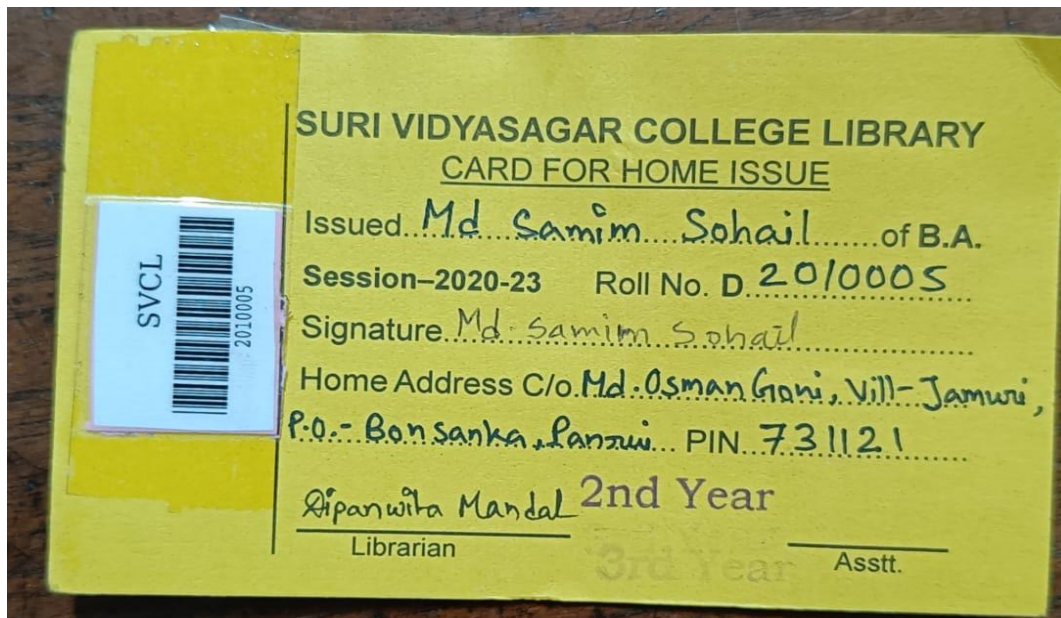

SURI VIDYASAGAR COLLEGE

SURI, BIRBHUM, 731101.

ACCREDITED BY NAAC-B**

Affiliated to the University of Burdwan

B. A., B. Sc. & B. Com. (Hons. & General) & M. Sc. in Zoology

Photo of Student Library card

Tapan Kr. Parichha
Dr. Tapan Kr. Parichha
Principal
Suri Vidyasagar College

Principal,
Suri Vidyasagar College