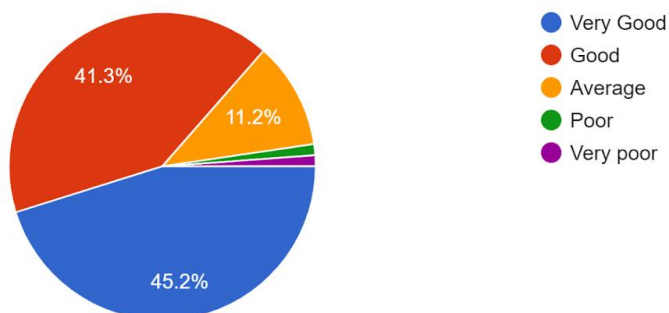

Library Facility

259 responses