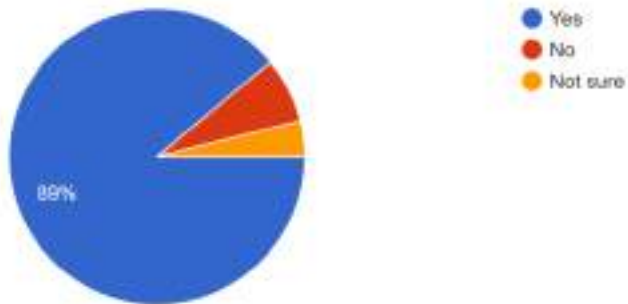

SURI VIDYASAGAR COLLEGE

(Govt. Sponsored & Constituent college of the University of Burdwan)

SURI, BIRBHUM, PIN – 731101, Ph. No. – 03462-255504

Website : surividyasagarcollege.org.in, e-mail: : surividyasagarcollege1942@gmail.com

---

Are you satisfied with the College office regarding the various services provided by the Office?

154 responses