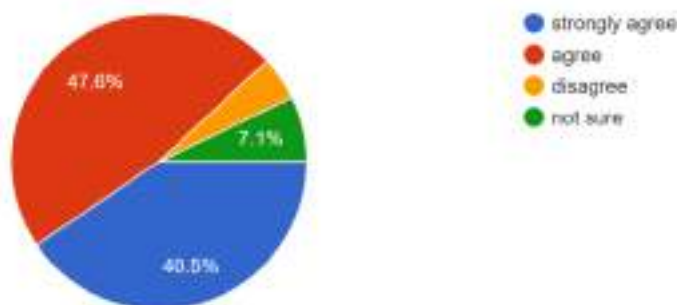

College provides timely resolution to issues and requests raised by the Faculty members and provides reasonable information in this regard within reasonable time frame

42 responses