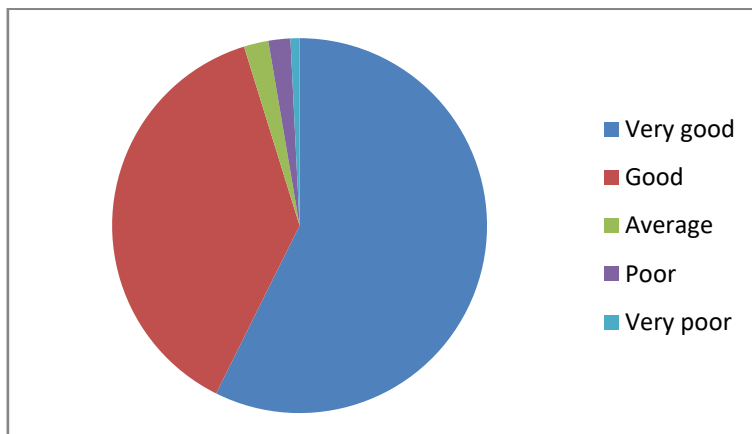

5. Punctuality of the Teacher