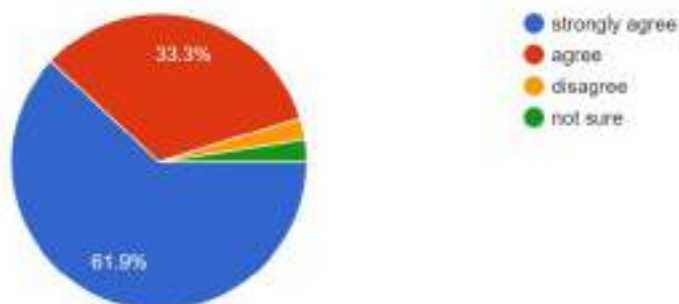

41 responses

Clean drinking water is available

42 responses

Library is well maintained and accessible

42 responses

SURI VIDYASAGAR COLLEGE

(Govt. Sponsored & Constituent college of the University of Burdwan)