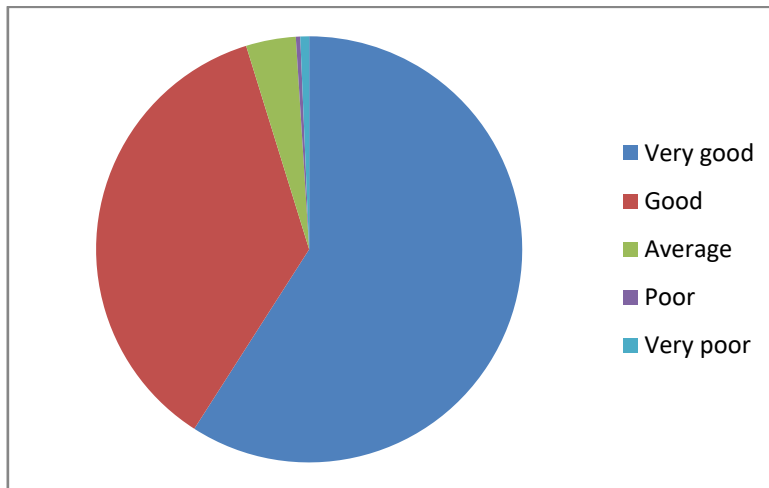

4. Sincerity/ Commitment of the Teacher

5. Punctuality of the Teacher