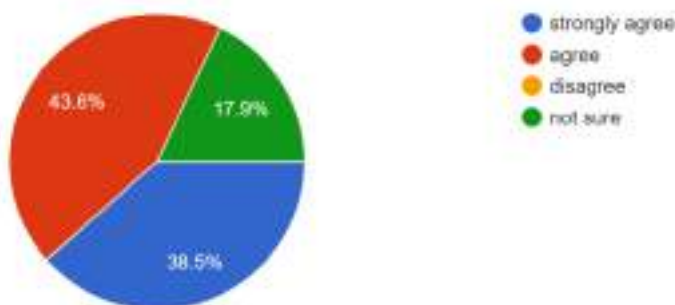

SURI VIDYASAGAR COLLEGE

(Govt. Sponsored & Constituent college of the University of Burdwan)

SURI, BIRBHUM, PIN – 731101, Ph. No. – 03462-255504

Website : surividyasagarcollege.org.in, e-mail: : surividyasagarcollege1942@gmail.com

College provides adequate funding and support for maintenance of Laboratory equipments, computers, chemicals and specimen supplies

39 responses