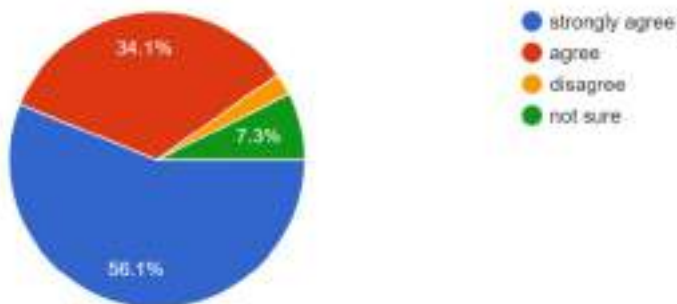

Tapan Kr. Parichha
Dr. Tapan Kr. Parichha
Principal
Suri Vidyasagar College
Principal,
Suri Vidyasagar College