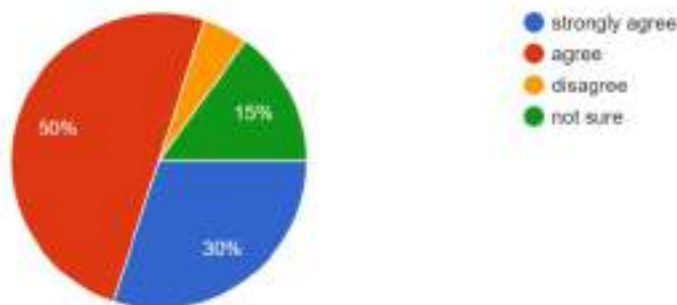

Data, documents, records are maintained systematically by the College

40 responses