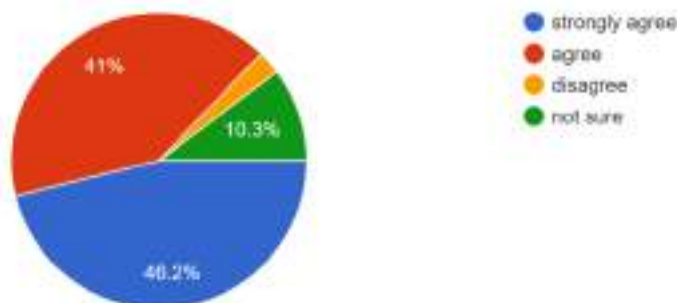

College administration promotes inclusiveness, participative management and decentralisation. Feedback from Faculty members are taken into account during important policy/ decision making

39 responses