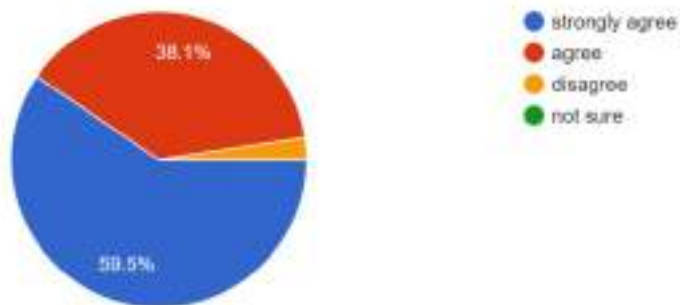

Gender equality for students and staffs is assured by the College

42 responses