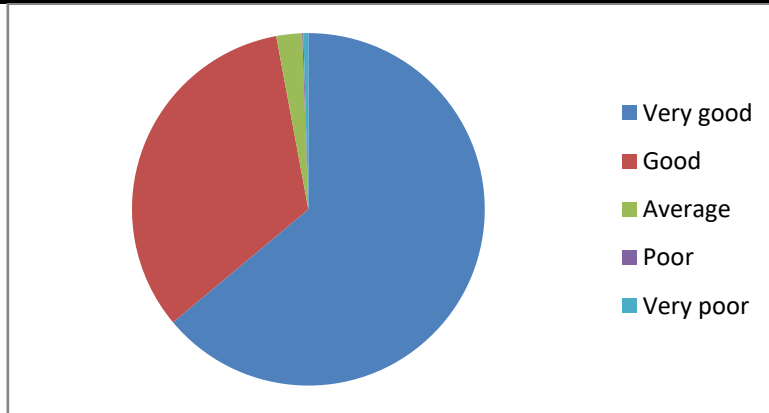

3. Knowledge base of the Teacher (as perceived by you)

SURI VIDYASAGAR COLLEGE

(Govt. Sponsored & Constituent college of the University of Burdwan)

SURI, BIRBHUM, PIN – 731101, Ph. No. – 03462-255504

Website : surividyasagarcollege.org.in, e-mail: : surividyasagarcollege1942@gmail.com