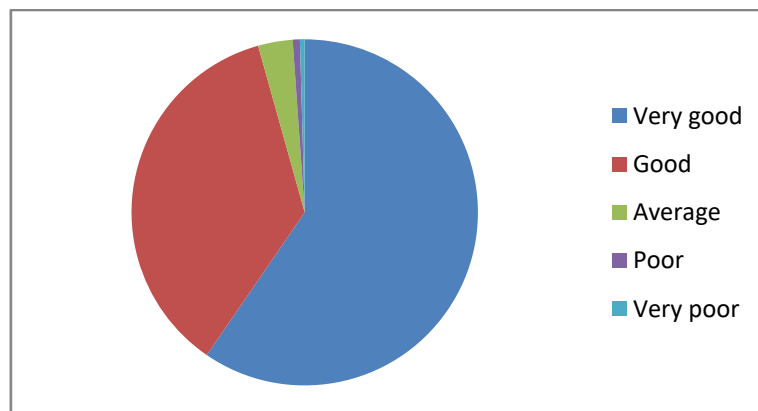

Report of the Students Feedback

Academic Year 2020-21

Total no. of responses: 899

1. Communication skill (in terms of articulation and comprehensibility)

2. Accessibility of the Teacher in and outside of the class