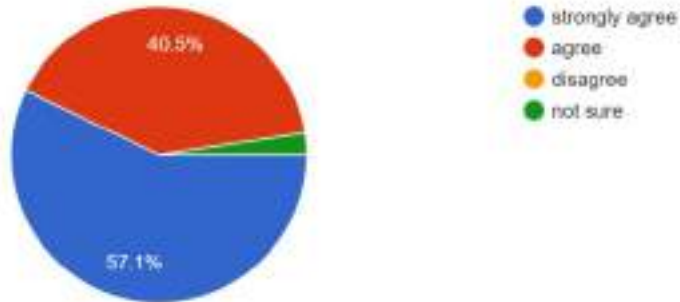

SURI VIDYASAGAR COLLEGE

(Govt. Sponsored & Constituent college of the University of Burdwan)

SURI, BIRBHUM, PIN – 731101, Ph. No. – 03462-255504

Website : surividyasagarcollege.org.in, e-mail: : surividyasagarcollege1942@gmail.com

---

College provides adequate facility for continuous faculty development

42 responses