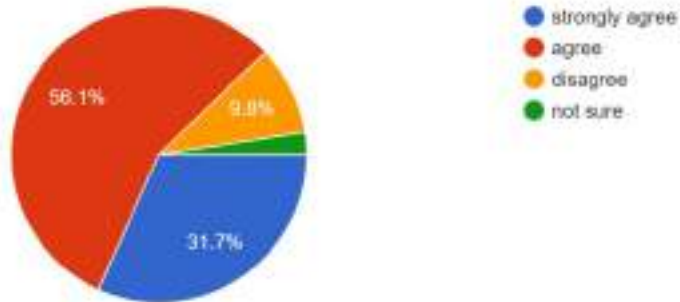

SURI VIDYASAGAR COLLEGE

(Govt. Sponsored & Constituent college of the University of Burdwan)

SURI, BIRBHUM, PIN – 731101, Ph. No. – 03462-255504

Website : surividyasagarcollege.org.in, e-mail: : surividyasagarcollege1942@gmail.com

Classroom facility is adequate for teaching and smooth conduction of classes

41 responses