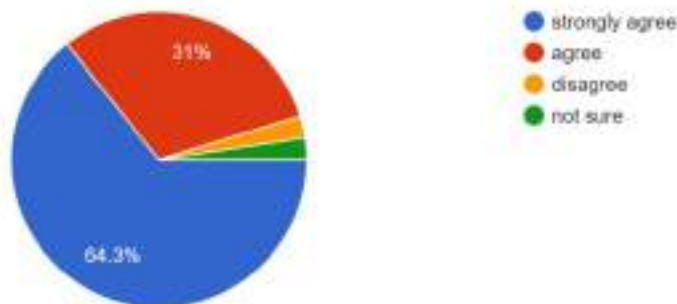

College takes step for environmental conservation and waste management

41 responses

Principal/ Head of Institution is approachable and cooperative

42 responses

College administration promotes inclusiveness, participative management and decentralisation. Feedback from Faculty members are taken into account during important policy/ decision making