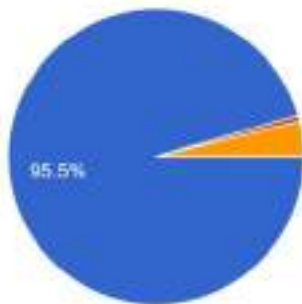

SURI VIDYASAGAR COLLEGE

(Govt. Sponsored & Constituent college of the University of Burdwan)

SURI, BIRBHUM, PIN – 731101, Ph. No. – 03462-255504

Website : surividyasagarcollege.org.in, e-mail: : surividyasagarcollege1942@gmail.com

---

Report of the parents Feedback

Academic Year 2020-21

Total no. of responses: 155

Are you satisfied with the progress of your ward?

155 responses