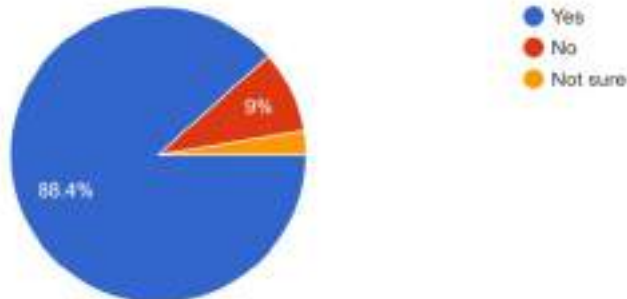

SURI VIDYASAGAR COLLEGE

(Govt. Sponsored & Constituent college of the University of Burdwan)

SURI, BIRBHUM, PIN – 731101, Ph. No. – 03462-255504

Website : surividyasagarcollege.org.in, e-mail: : surividyasagarcollege1942@gmail.com

Are you satisfied with the classroom/ laboratory/ ICT facilities provided by the College?

155 responses