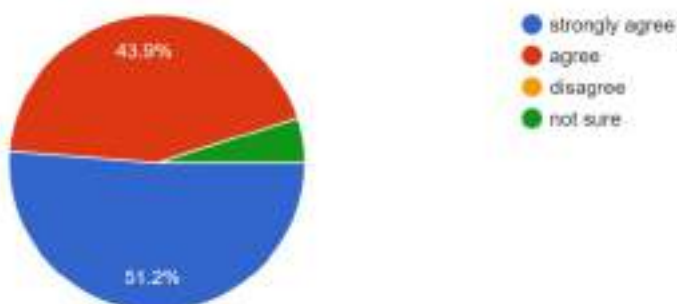

Report of the Teachers Feedback

Academic Year 2020-21

Total no. of responses: 42

The College vision and mission is reflected in its policy making

42 responses

Students are disciplined and cooperative

41 responses