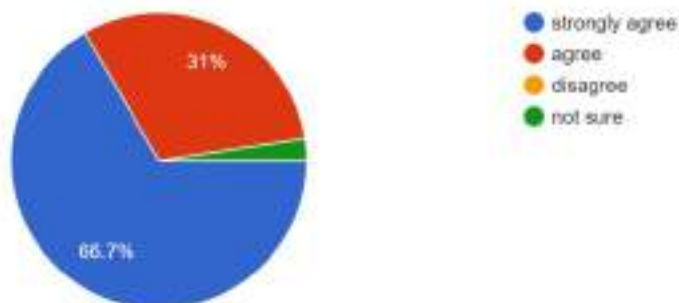

41 responses

Clean drinking water is available

42 responses

Library is well maintained and accessible

42 responses

SURI VIDYASAGAR COLLEGE

(Govt. Sponsored & Constituent college of the University of Burdwan)