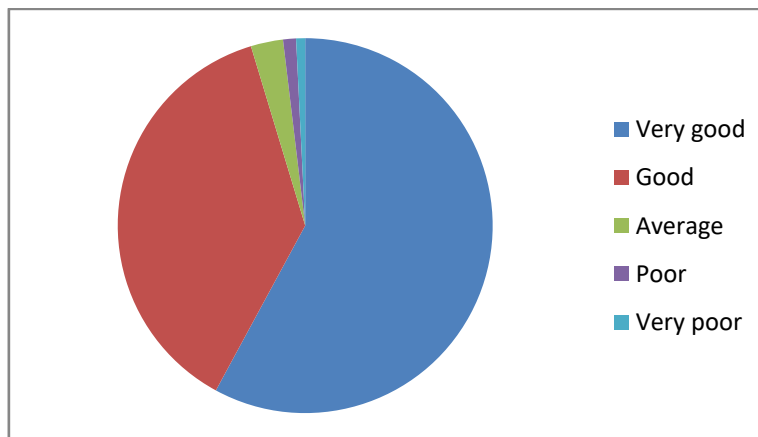

Report of the Students Feedback

Academic Year 2020-21

Total no. of responses: 899

1. Communication skill (in terms of articulation and comprehensibility)

2. Accessibility of the Teacher in and outside of the class