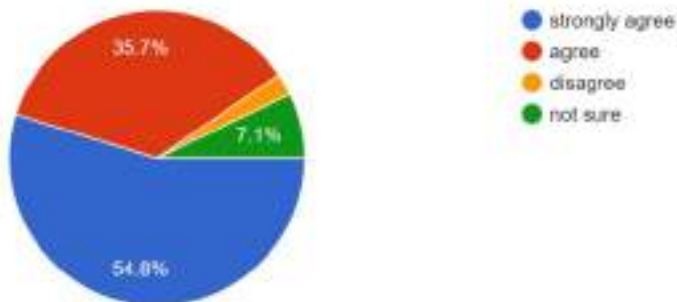

Report of the Teachers Feedback

Academic Year 2020-21

Total no. of responses: 42

The College vision and mission is reflected in its policy making

42 responses

Students are disciplined and cooperative

41 responses