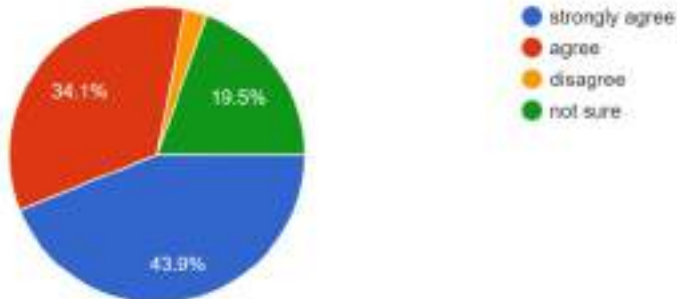

SURI VIDYASAGAR COLLEGE

(Govt. Sponsored & Constituent college of the University of Burdwan)

SURI, BIRBHUM, PIN – 731101, Ph. No. – 03462-255504

Website : surividyasagarcollege.org.in, e-mail: : surividyasagarcollege1942@gmail.com

Capability of the Faculty members are fully utilised

41 responses

Excellent/ extra ordinary individual work by Faculty members duly recognized/ appreciated

41 responses