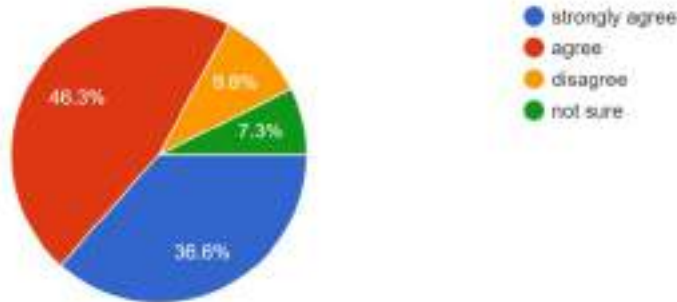

College takes step for environmental conservation and waste management

41 responses

Principal/ Head of Institution is approachable and cooperative

42 responses

College administration promotes inclusiveness, participative management and decentralisation. Feedback from Faculty members are taken into account during important policy/ decision making