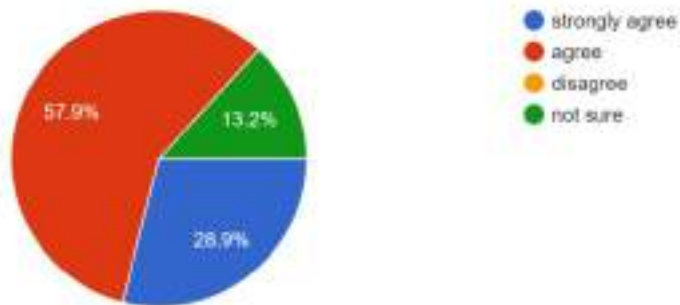

Laboratory facility is adequate for teaching and smooth conduction of classes

38 responses