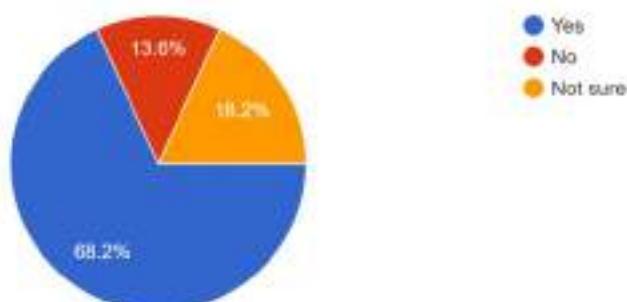

Is the College campus / hostel (if availed) free from ragging?

154 responses