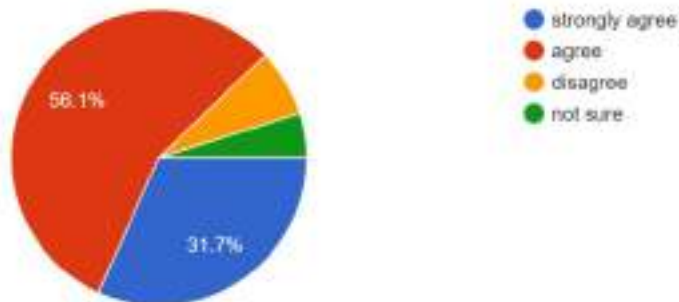

SURI VIDYASAGAR COLLEGE

(Govt. Sponsored & Constituent college of the University of Burdwan)

SURI, BIRBHUM, PIN – 731101, Ph. No. – 03462-255504

Website : surividyasagarcollege.org.in, e-mail: : surividyasagarcollege1942@gmail.com

Rest room, staff room, classroom, laboratory and common built area are clean and well maintained

41 responses