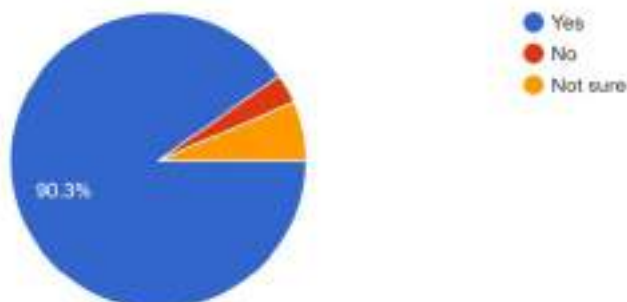

Do you feel the College atmosphere is conducive to overall development of your student ?

154 responses