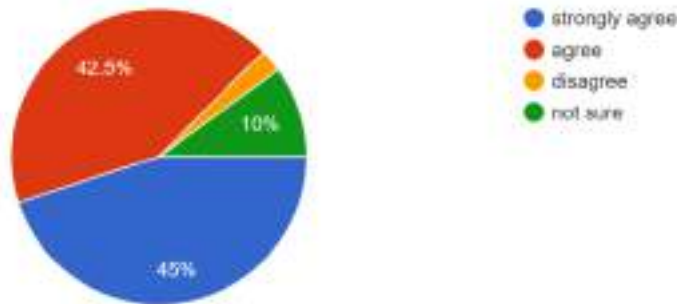

SURI VIDYASAGAR COLLEGE

(Govt. Sponsored & Constituent college of the University of Burdwan)

SURI, BIRBHUM, PIN – 731101, Ph. No. – 03462-255504

Website : surividyasagarcollege.org.in, e-mail : surividyasagarcollege1942@gmail.com

Feedback mechanism, right to information and grievance redressal system exists for faculty members

40 responses